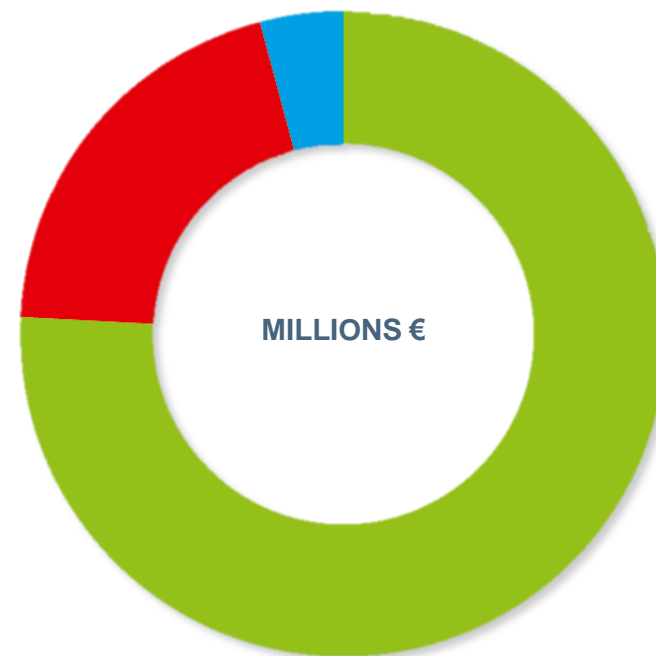

PUBLIC RESOURCES

For each SNC

Region : **11.000.000 €** (subsidy 95% max of the total)

Municipality : **580.000 €** (min 5% or more)

Federal / Beliris : **3.000.000 €**

Total : nearly **15.000.000 €**

- MUNICIPALITY
- FEDERAL
- REGION OF BRUSSELS