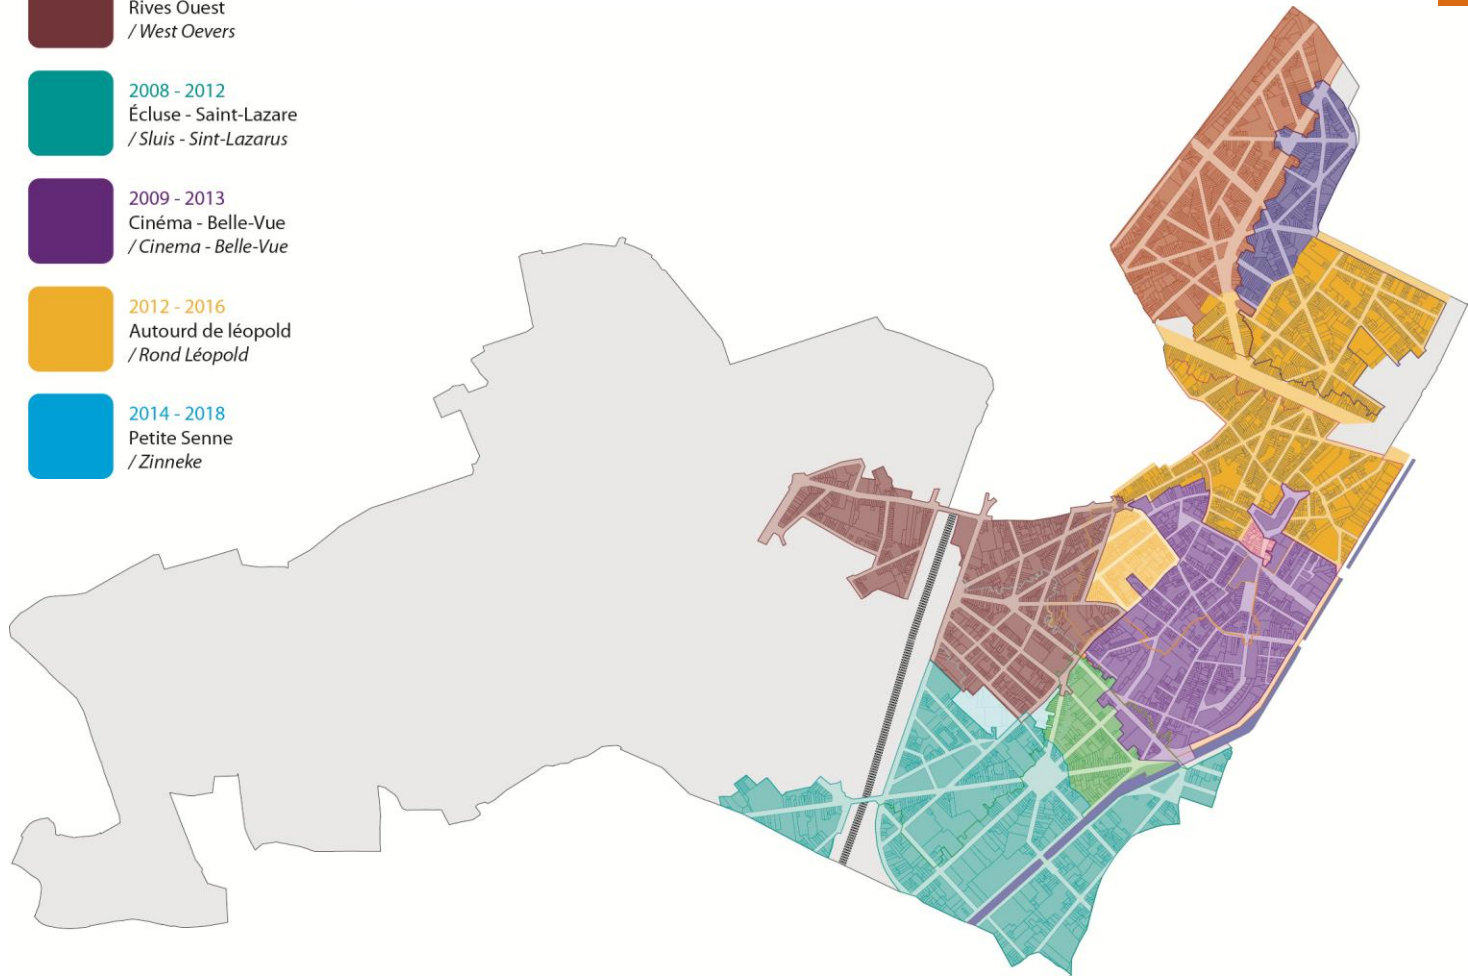

City Contracts & Sustainable City Contracts

Housing Plan

with the help of the European Union:

ERDF 2000-2006 (Objective 2: urban revitalisation)

ERDF 2007-2013 (ERDF 2013: urban development)

Principles of neighbourhood contract

- INTEGRATED APPROACH: CONTRACT
- TERRITORIAL APPROACH: AREA
- SHORT IMPLEMENTATION TIME: 4 TO 6 YEARS
- 4 TYPES OF ACTIONS

LES CONTRATS DE QUARTIER A MOLENBEEK...

PUBLIC RESOURCES

For each SNC

Region : **11.000.000 €** (subsidy 95% max of the total)